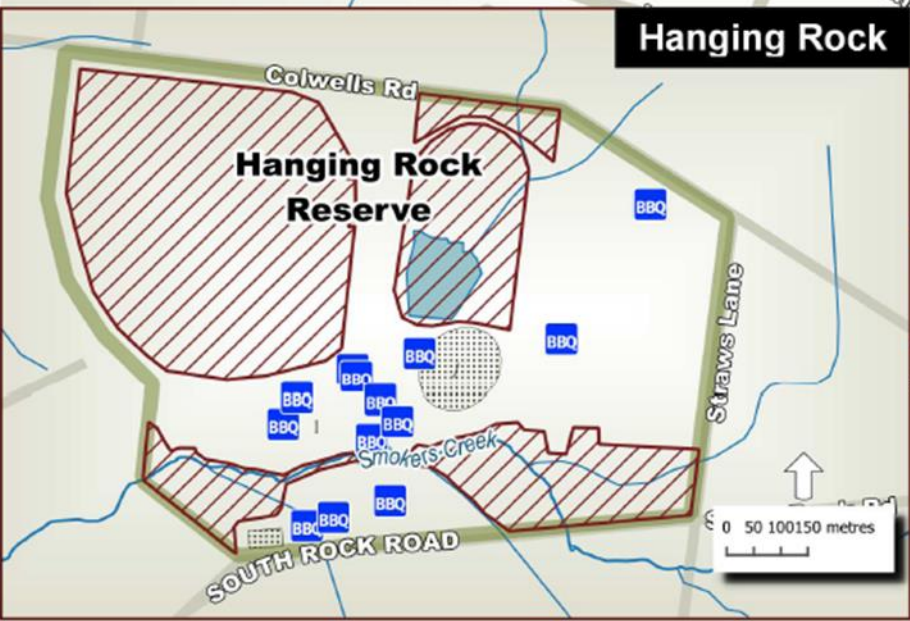

### Legend

- Dog off leash area
- Timed dog off leash area
- Dogs prohibited
- Dog on leash walking track
- Dog prohibited river
- ★ Playground
- BBQ
- Public toilet
- Sportsground

Refer to signage for specified use off leash

## Designated dog off leash areas for Woodend\*

- Campaspe Park
- Lake Earnshaw Reserve
- Peppermint Lane Reserve
- Quahlee Park
- Racecourse Reserve Pony Club Oval
- Racecourse Reserve Cricket Oval

\*Some areas are subject to restrictions and conditions. Users are encouraged to refer to the map legend enclosed, in addition to signs installed at each location.

This brochure outlines the designated dog off leash areas for Woodend and Hanging Rock.