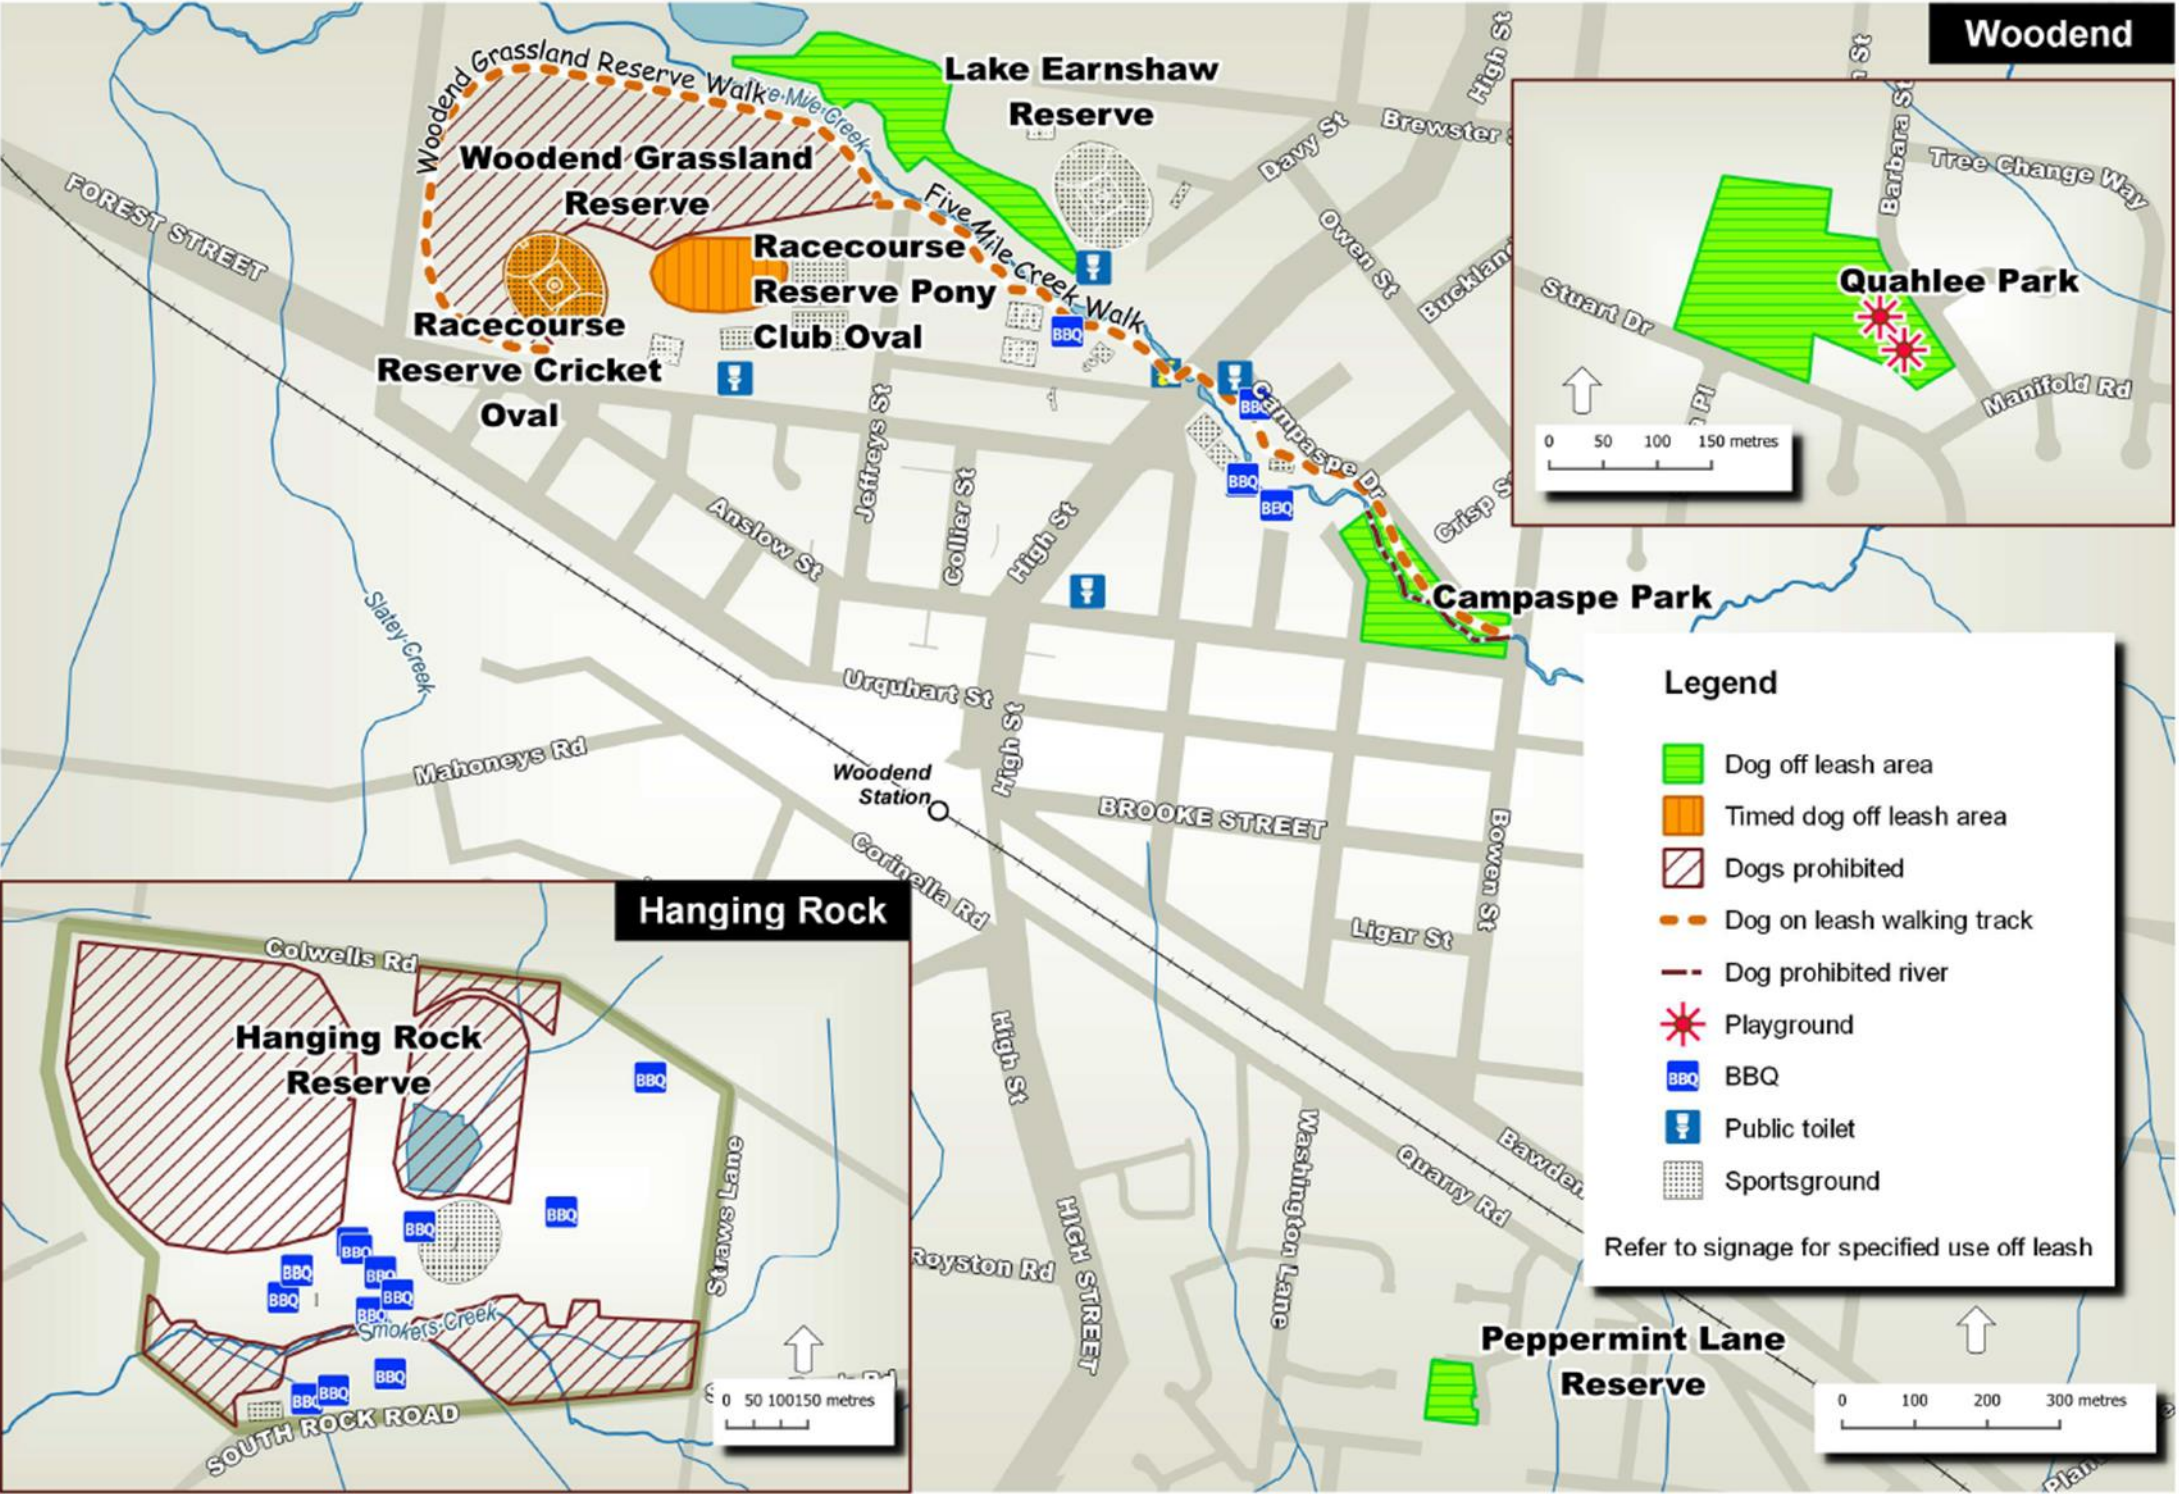

### Legend

- Dog off leash area
- Timed dog off leash area
- Dogs prohibited
- Dog on leash walking track
- Dog prohibited river
- ★ Playground
- BBQ
- Public toilet
- Sportsground

Refer to signage for specified use off leash

## Designated dog off leash areas for Woodend\*

- Campaspe Park
- Lake Earnshaw Reserve
- Peppermint Lane Reserve
- Quahlee Park
- Racecourse Reserve Pony Club Oval
- Racecourse Reserve Cricket Oval

\*Some areas are subject to restrictions and conditions. Users are encouraged to refer to the map legend enclosed, in addition to signs installed at each location.

This brochure outlines the designated dog off leash areas for Woodend and Hanging Rock.

# Dog on and off leash areas around Woodend