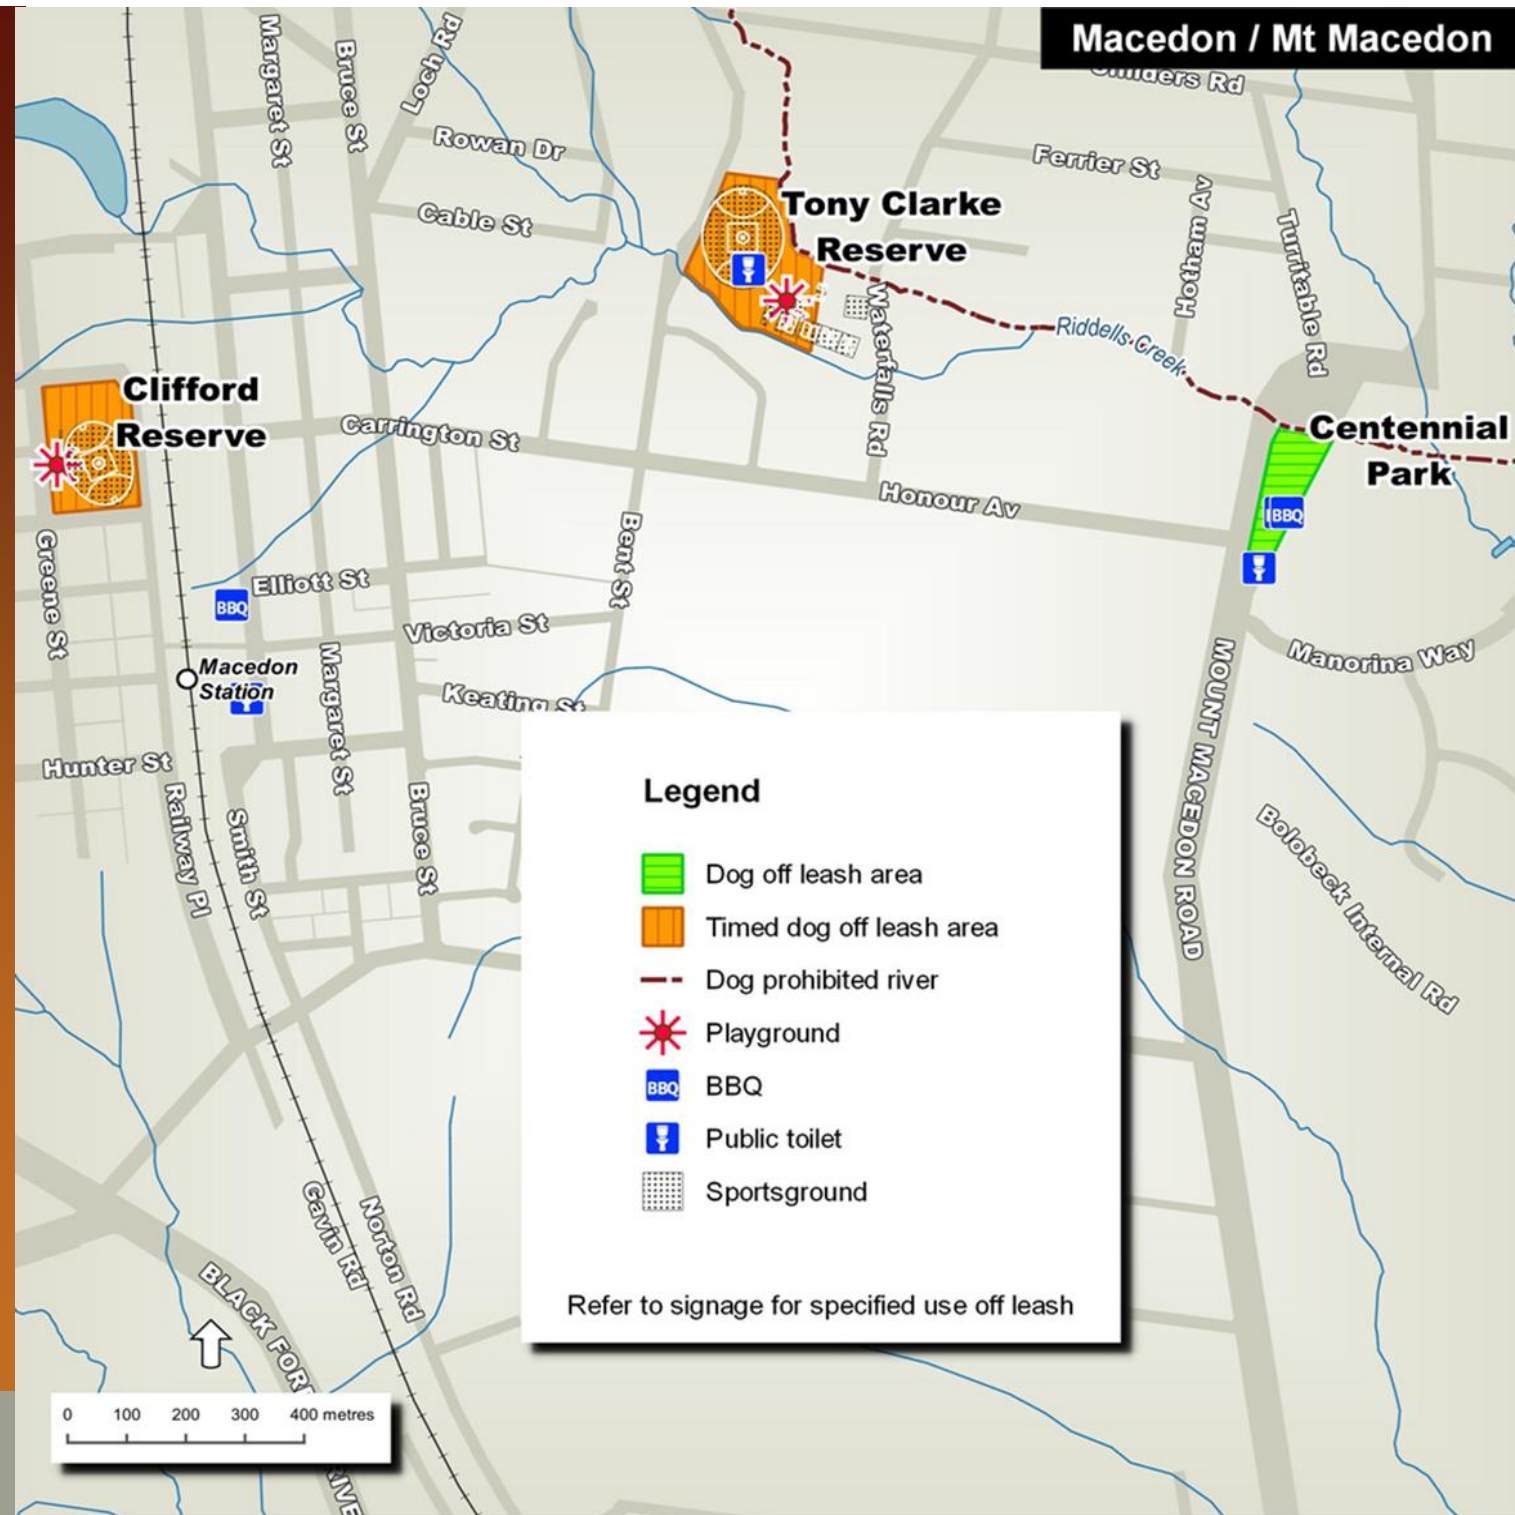

Designated dog off leash areas for Macedon and Mt Macedon*

- Clifford Reserve
- Tony Clarke Reserve
- Centennial Park

* Some off leash areas are subject to restrictions and conditions. Users are encouraged to refer to the map legend enclosed, in addition to signs installed at each off leash location.

Please note that the Macedon / Mt Macedon area is very busy during the Autumn Leaves period. We ask that you consider walking your dog at one of our other dog off leash areas during this time.

Does my dog need to be on a leash?