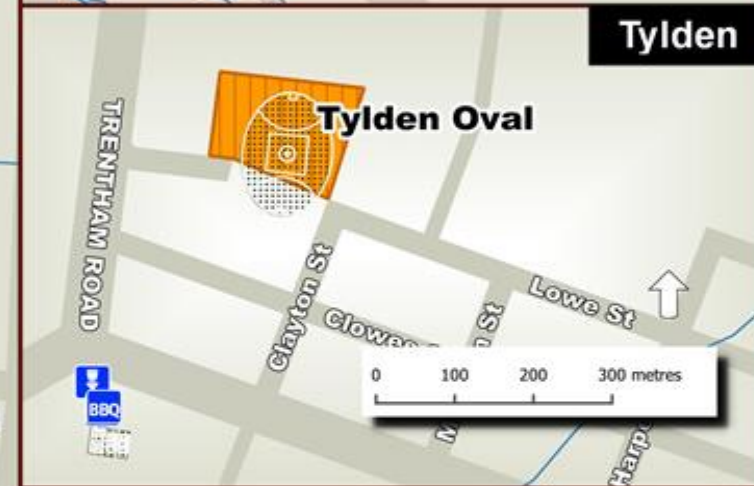

Designated dog off leash areas for Malsbury, Carlsruhe, Tylden*

- Malsbury Cricket Ground
- Arboretum
- The Common
- Tylden Oval

Legend

- Dog off leash area
- Timed dog off leash area
- Dogs prohibited
- Dog prohibited river
- BBQ
- Public toilet
- Sportsground

* Some off leash areas are subject to restrictions and conditions. Users are encouraged to refer to the map legend enclosed, in addition to signs installed at each off leash location.

Does my dog need to be on a leash?