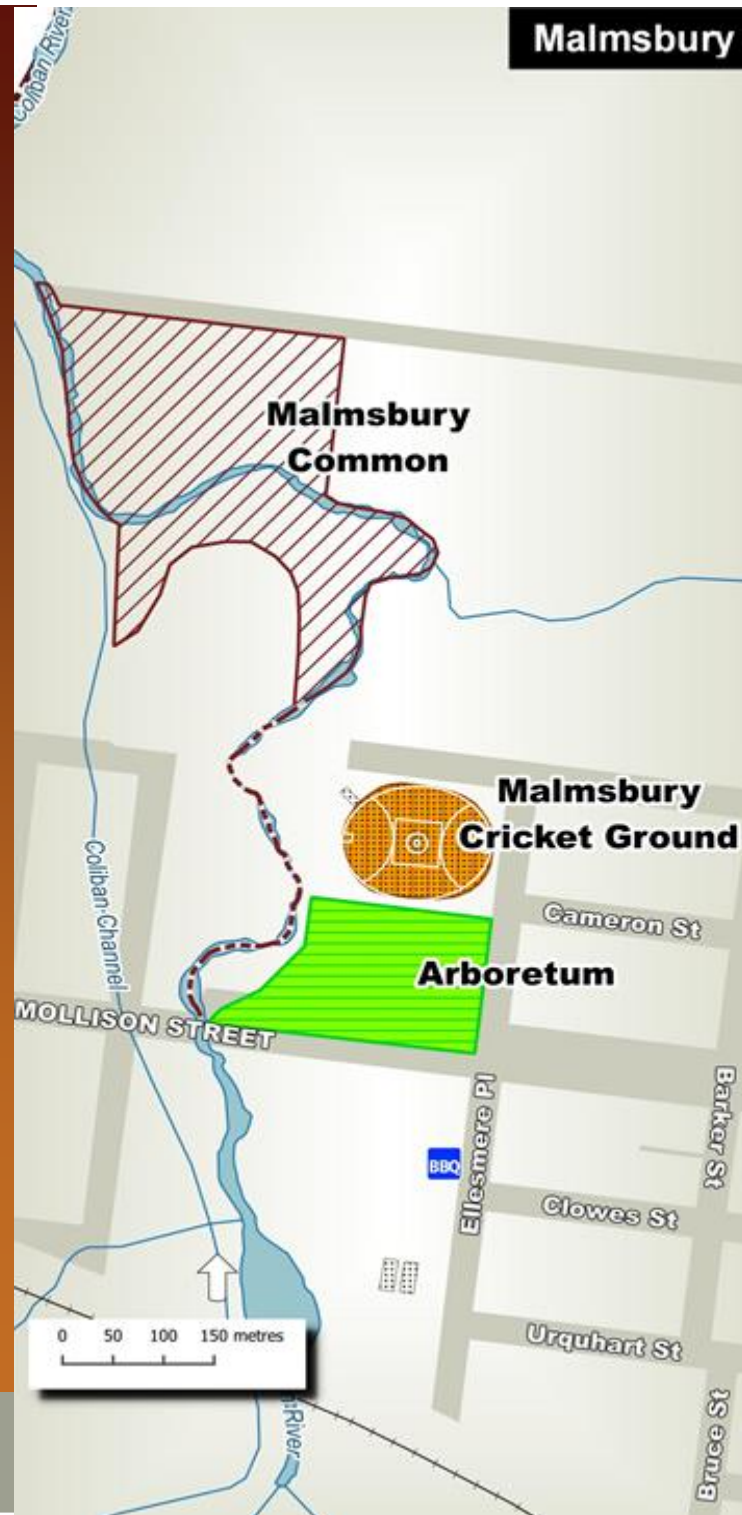

Designated dog off leash areas for Malsbury, Carlsruhe, Tylden*

- Malsbury Cricket Ground
- Arboretum
- The Common
- Tylden Oval

Legend

- Dog off leash area
- Timed dog off leash area
- Dogs prohibited
- Dog prohibited river
- BBQ
- Public toilet
- Sportsground

* Some off leash areas are subject to restrictions and conditions. Users are encouraged to refer to the map legend enclosed, in addition to signs installed at each off leash location.

Does my dog need to be on a leash?