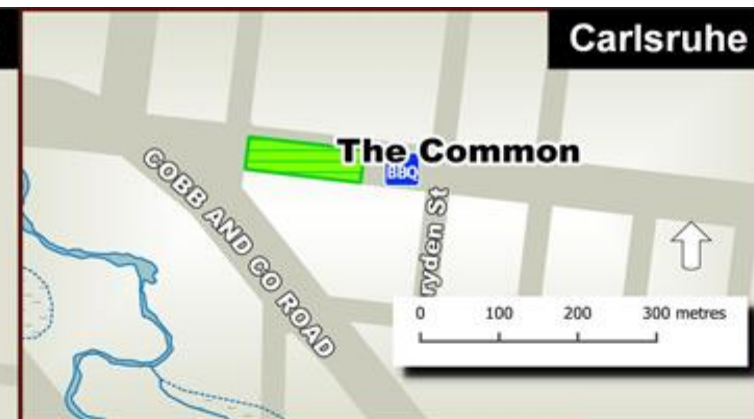

Designated dog off leash areas for Malsbury, Carlsruhe, Tylden*

- Malsbury Cricket Ground
- Arboretum
- The Common
- Tylden Oval

Legend

- Dog off leash area
- Timed dog off leash area
- Dogs prohibited
- Dog prohibited river
- BBQ
- Public toilet
- Sportsground