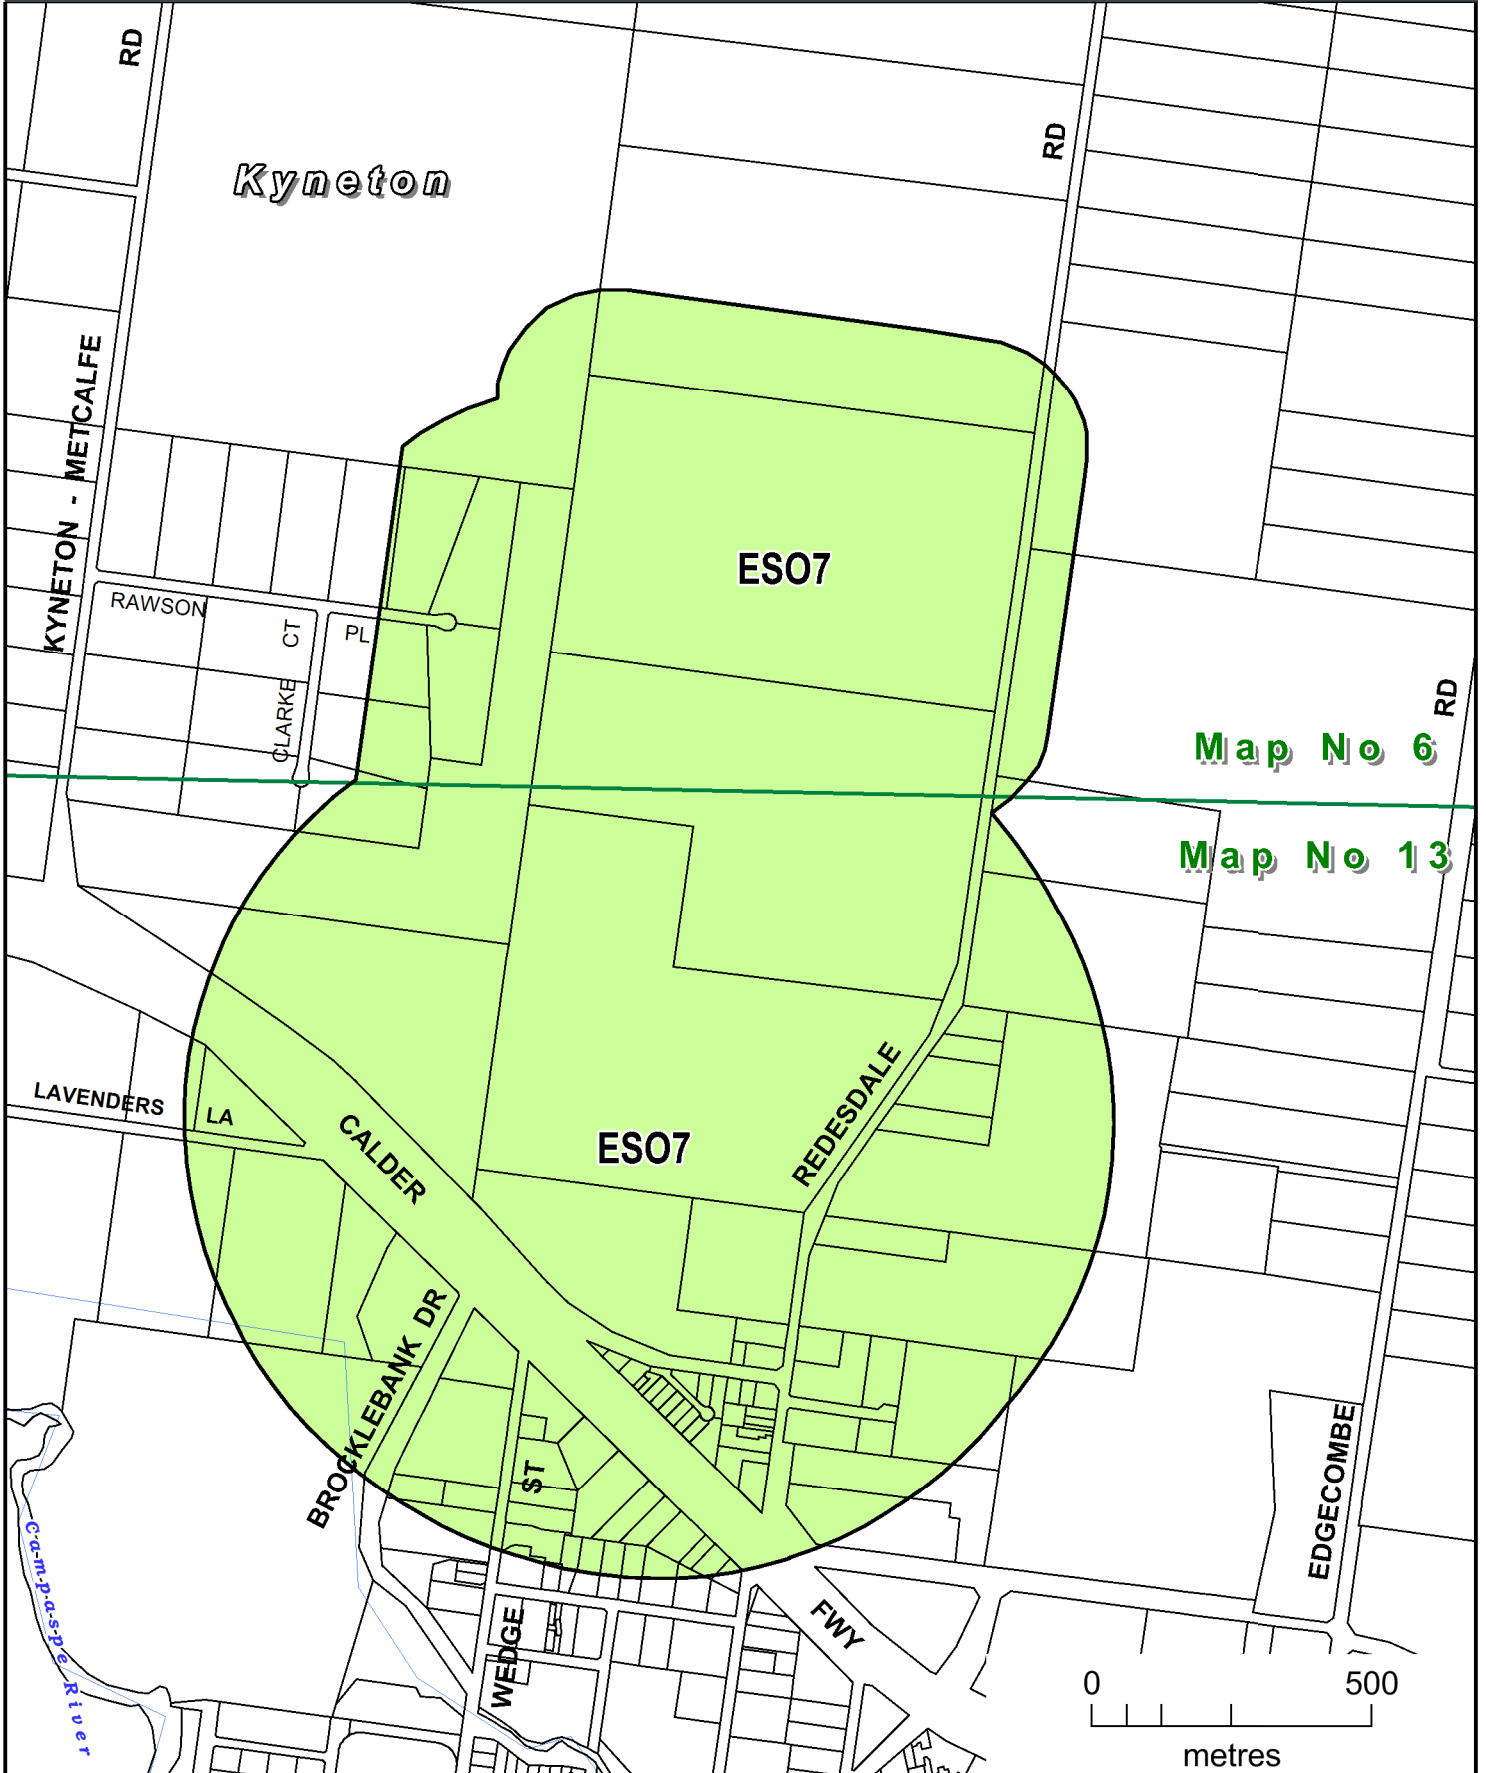

MACEDON RANGES PLANNING SCHEME

LEGEND

ES07 ENVIRONMENTAL SIGNIFICANCE OVERLAY - SCHEDULE 7

Part of Planning Scheme Maps 6ESO & 13ESO

AMENDMENT C99