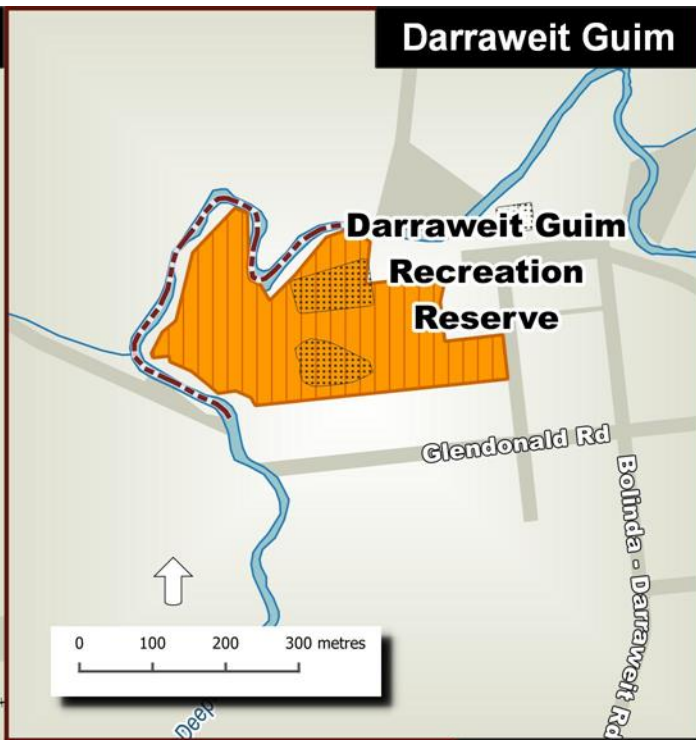

Riddells Creek

Darraweit Guim

Clarkefield

Legend

-  Dog off leash area
-  Timed dog off leash area
-  Dog prohibited river
-  BBQ
-  Public toilet
-  Sportsground

Refer to signage for specified use off leash

Can I walk my dog anywhere in the shire if on a leash?

No. Under the new law, some areas are prohibited to protect the natural environment. If in doubt, refer to on site signage or further details on our website.

* Some off leash areas are subject to restrictions and conditions. Users are encouraged to refer to the map legend enclosed, in addition to signs installed at each off leash location.

This brochure outlines the designated dog off leash areas for Riddells Creek, Darraweit Guim and Clarkefield. Other town-specific brochures are available at Council's service centres.

For more details on dog on and off leash areas, visit our website.

Dog on and off leash around Riddells Creek