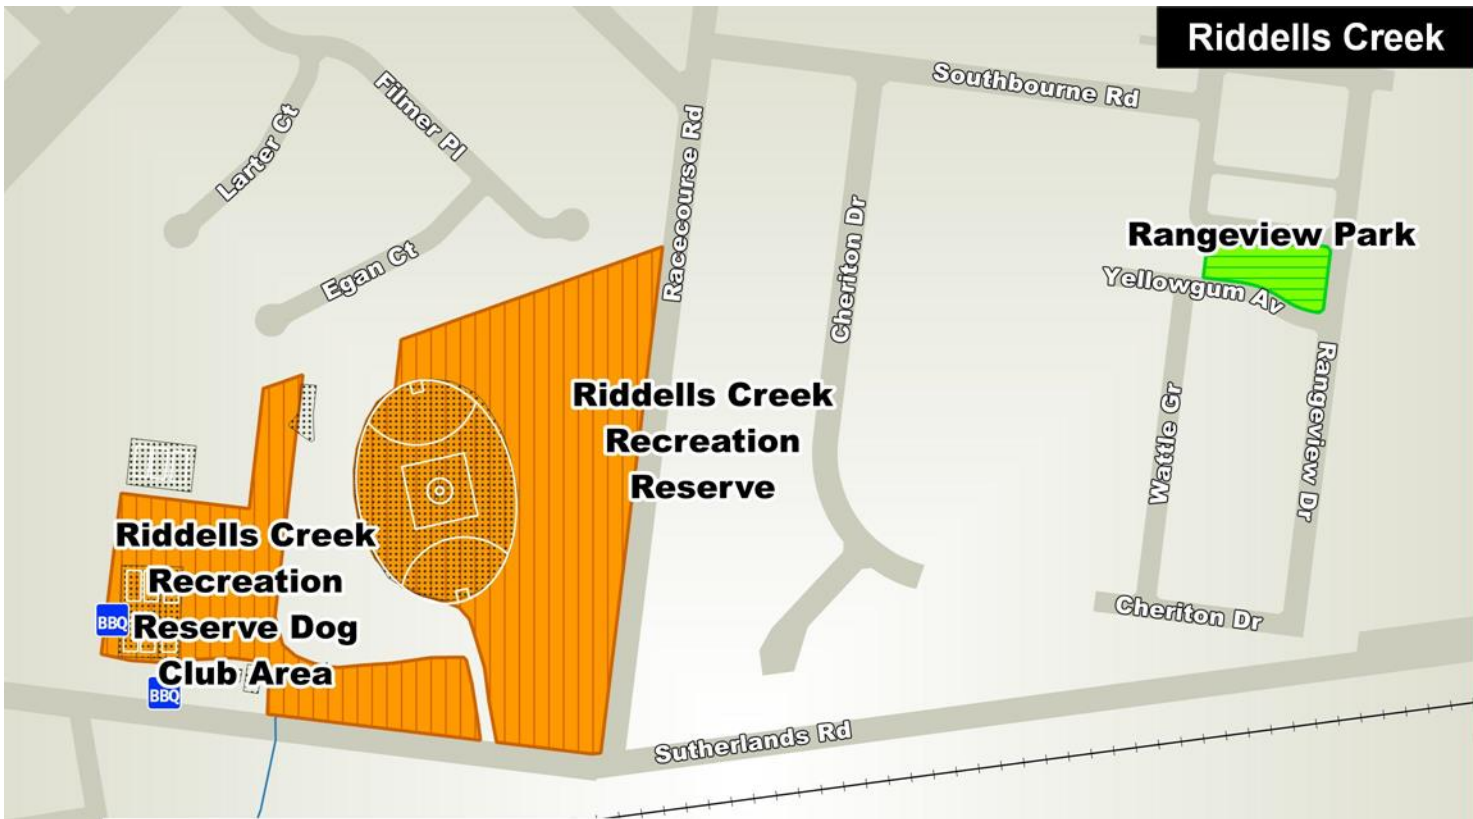

Riddells Creek

Darraweit Guim

Clarkefield

Legend

-  Dog off leash area
-  Timed dog off leash area
-  Dog prohibited river
-  BBQ
-  Public toilet
-  Sportsground

Refer to signage for specified use off leash