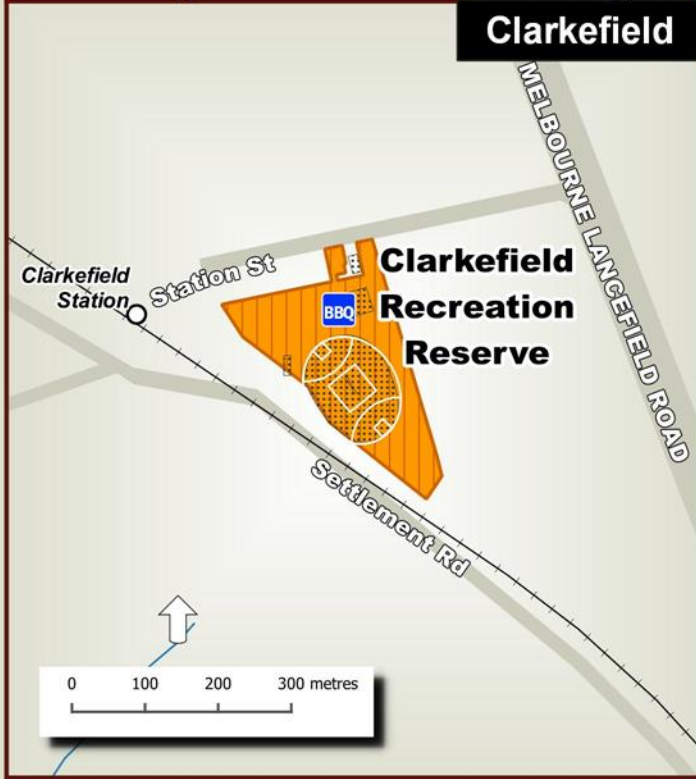

Riddells Creek

Darraweit Guim

Clarkefield

Legend

-  Dog off leash area
-  Timed dog off leash area
-  Dog prohibited river
-  BBQ
-  Public toilet
-  Sportsground

Refer to signage for specified use off leash

Can I walk my dog anywhere in the shire if on a leash?

No. Under the new law, some areas are prohibited to protect the natural environment. If in doubt, refer to on site signage or further details on our website.