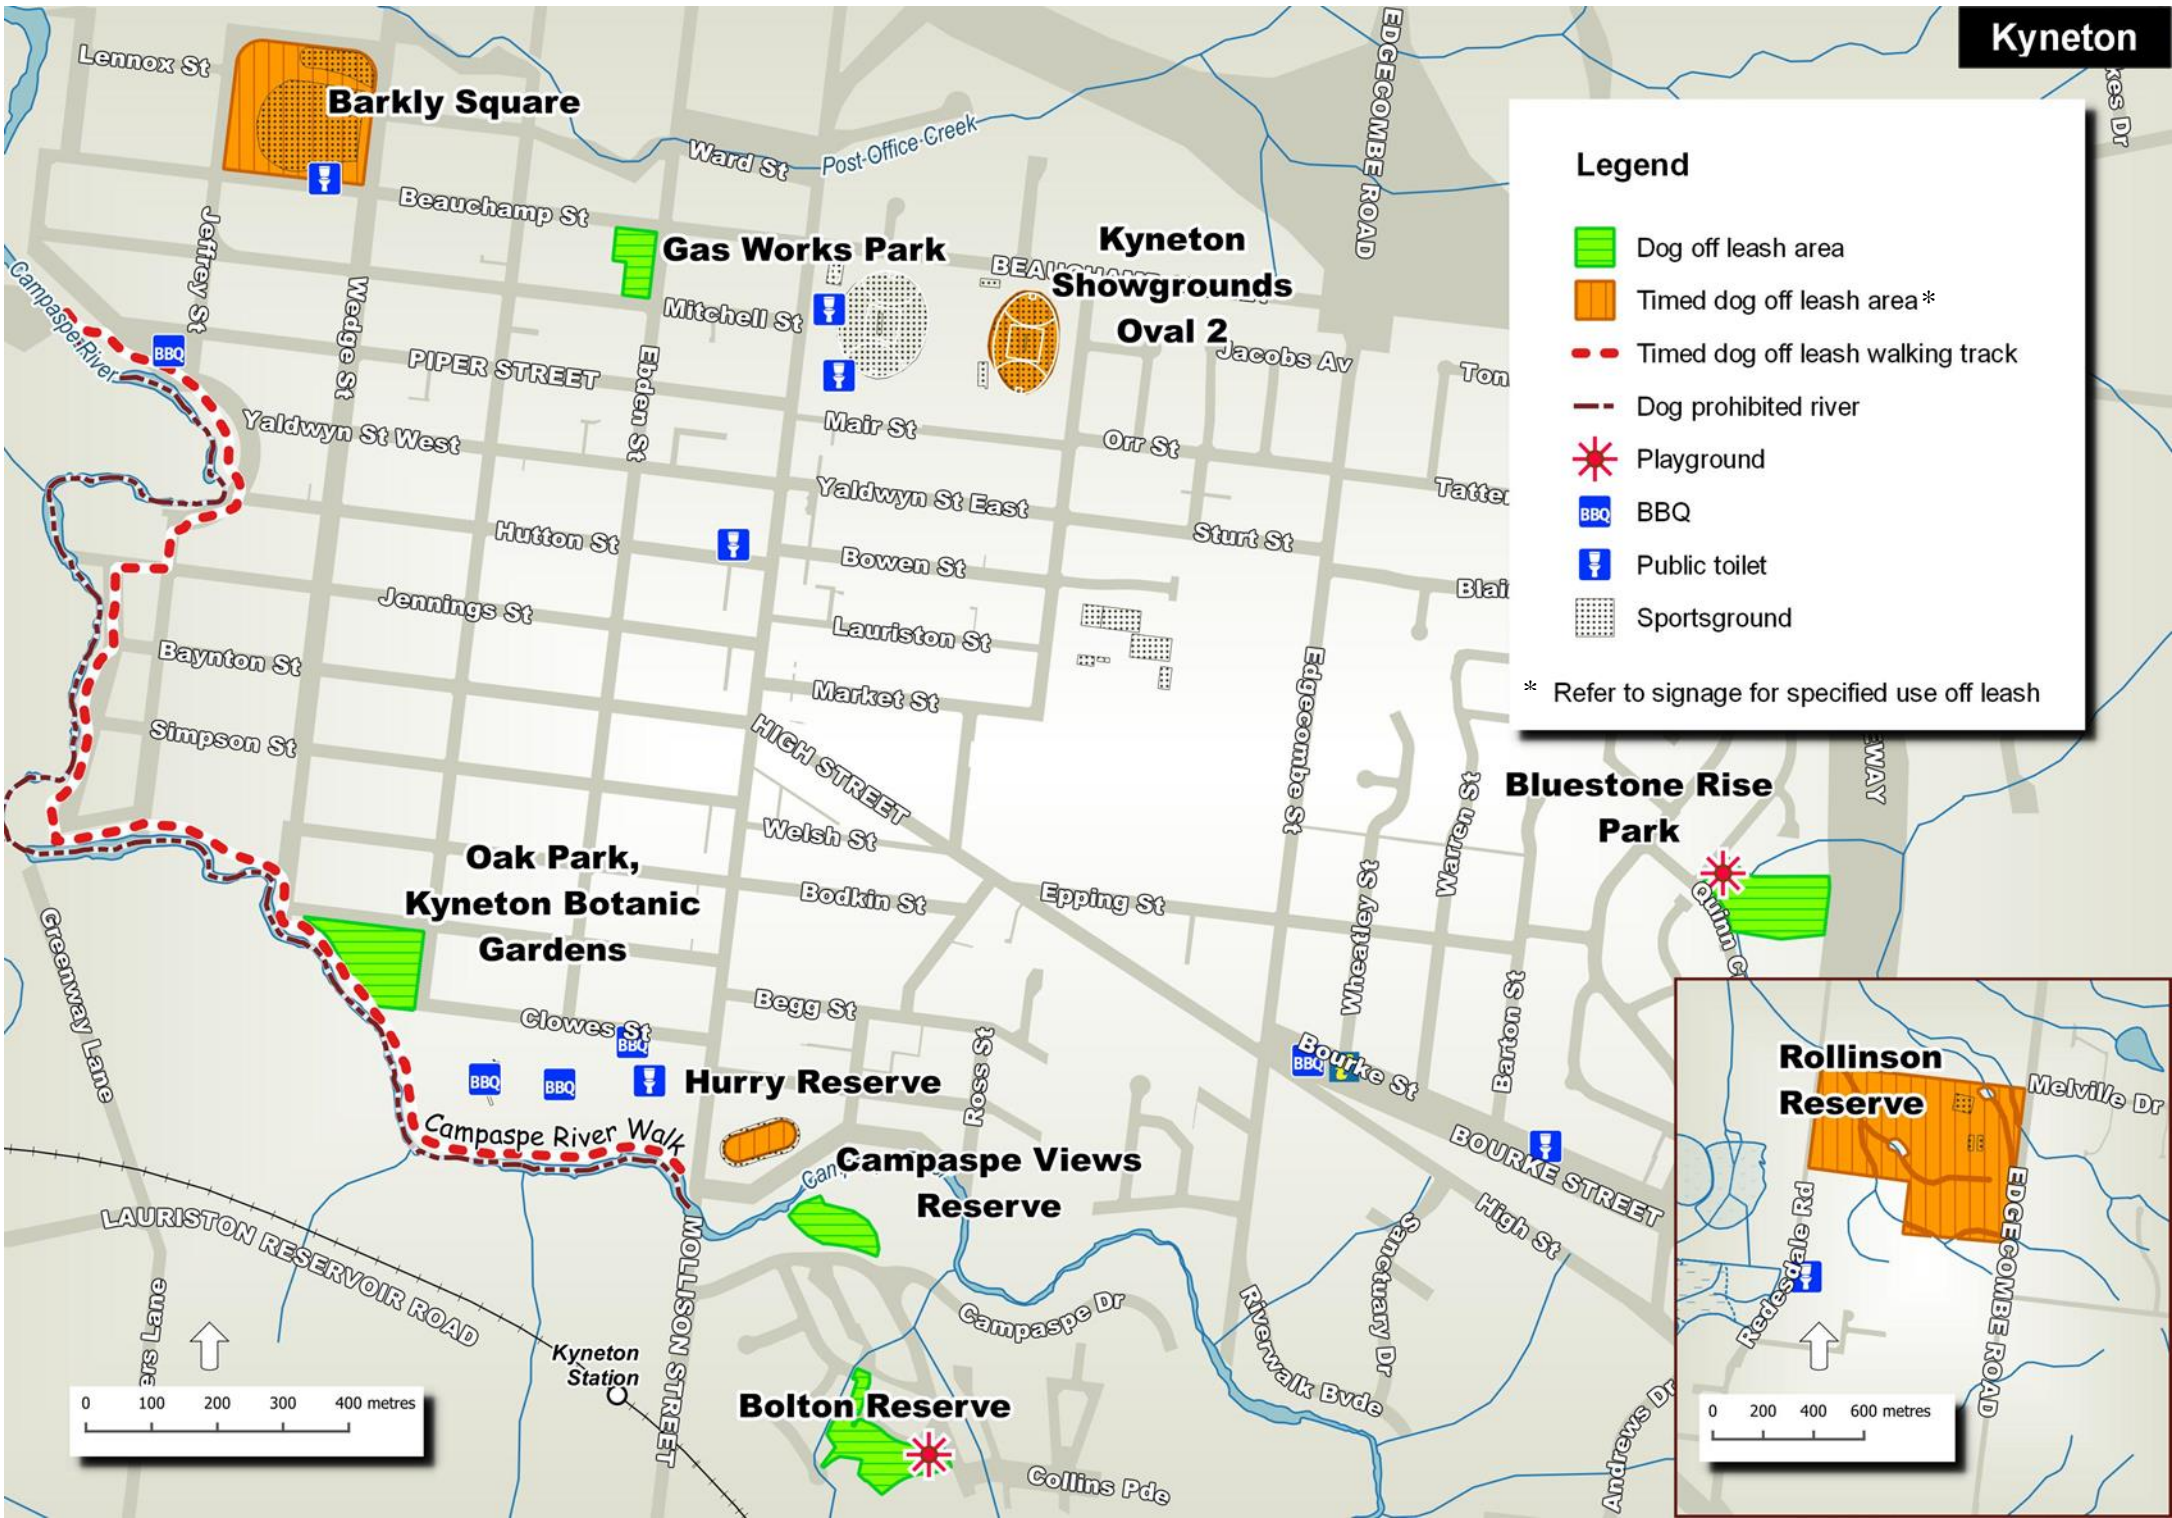

Legend

- Dog off leash area
- Timed dog off leash area *
- Timed dog off leash walking track
- Dog prohibited river
- Playground
- BBQ
- Public toilet
- Sportsground

* Refer to signage for specified use off leash

What rules apply in off leash areas?

When exercising your dog in a designated off leash area you must:

- Carry a leash, chain or cord that is in good condition and is able to be placed on your dog when necessary
- Ensure your dog is wearing an appropriately fitted collar, harness, or halter with a current council registration tag attached
- Actively supervise your dog and maintain a clear unobstructed view of your dog at all times
- Keep your dog within 50 metres of you, to allow for effective recall at any time
- Ensure your dog responds to recall and returns to your verbal command or hand signal
- Immediately place your dog on a leash and remove your dog from an off leash area if your dog attacks or behaves aggressively toward another person or animal
- Place your dog on a leash if within five metres of a footpath, playground, BBQ or picnic table

Designated dog off leash areas for Kyneton*

- Barkly Square
- Bluestone Rise Park
- Bolton Reserve
- Campaspe River Walk*
- Campaspe Views Reserve
- Gas Works Park
- Hurry Reserve (velodrome)
- Kyneton Showgrounds Oval 2
- Oak Park Botanic Gardens
- Rollinson Reserve

* Some off leash areas are subject to restrictions and conditions. Users are encouraged to refer to the map legend enclosed, in addition to signs installed at each off leash location.

This brochure outlines the designated dog off leash areas for Kyneton.